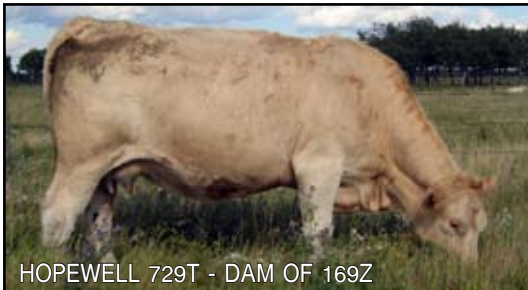

HARVIE REDEMPTION 36P
PRO-CHAR CPTN. MORGAN 8U
QPNC317289
EFH DAISY MAE 30J

SDC FERRUGO 45N
HOPEWELL SASFIRE 729T
QPFC363467
HOPEWELL SELENA 148L

Here's a pretty interesting herdbull prospect to start off our powerful set of Captain Morgan sons. Possibly one of the best dark red bulls to sell this spring, Chatahoochee 169Z is a bull that possesses exceptional thickness, muscle expression and length of body all in a very eye appealing package.