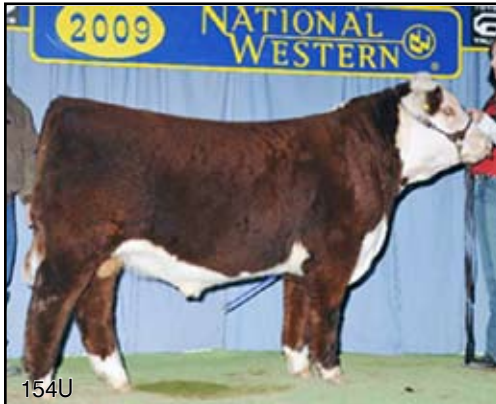

LOT 27   RSK 154U ZEUS ET 20Z   C02969446   ARSK 20Z   FEB.9.2012   DLF IEF HYF

A bull with plenty of style, but still soggy and deep in his build. Deep ribbed and plenty of middle body, but smooth fronted. Top 10% REA, 15% YW and CW, 20% WW. Flush mate broth sells as lot #28

HARVIE RAFTSMAN 16R

HARVIE OVHF WALK HARD 154U
C02912991

BBSF 100L UNIQUE ET 131R

KAIRURU PLUM T44

RSK 03 0047 MISS TAMARA 23U
C02912566

HAROLDSON'S 37H TAMARA 73L

BW 92 lbs   WW 584 lbs

FEB 2, 2013 1060 lbs

CE -2.5	BW 42	WW 54
YW 90.4	MILK 15	TMAT 42

LOT 28   RSK 154U ZAC BROWN ET 30Z   C02969447   ARSK 30Z   FEB.9.2012   DLF IEF HYF